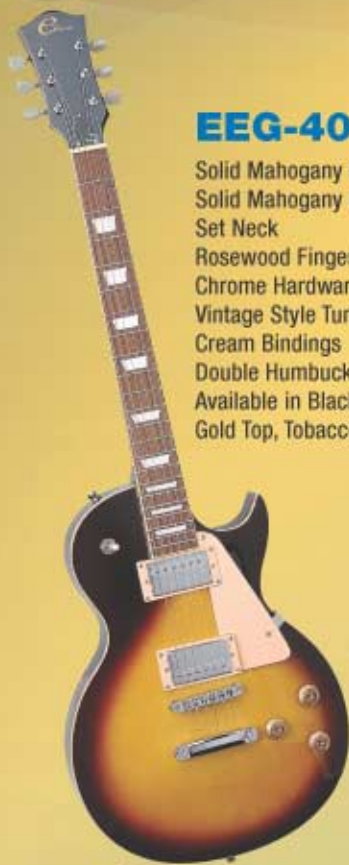

Eleca. GUITARS

EEG-400

Solid Mahogany Body
Solid Mahogany Neck
Set Neck
Rosewood Fingerboard
Chrome Hardware
Vintage Style Tuners
Cream Bindings
Double Humbucker Pick ups
Available in Black, Cherry Sunburst,
Gold Top, Tobacco Sunburst

EEG-400-BK

EEG-400-CS

EEG-400-CS

EEG-440-TBL

Solid Mahogany Body
Solid Mahogany Neck
Set Neck
Rosewood Fingerboard
Gold Hardware
Vintage Style Tuners
Cream Bindings
Double Humbucker Pick ups

EEG-450-HSB

Solid Mahogany Body
Solid Mahogany Neck
Set Neck
Rosewood Fingerboard
Gold Hardware
Vintage Style Tuners
Cream Bindings
Double Humbucker Pick ups