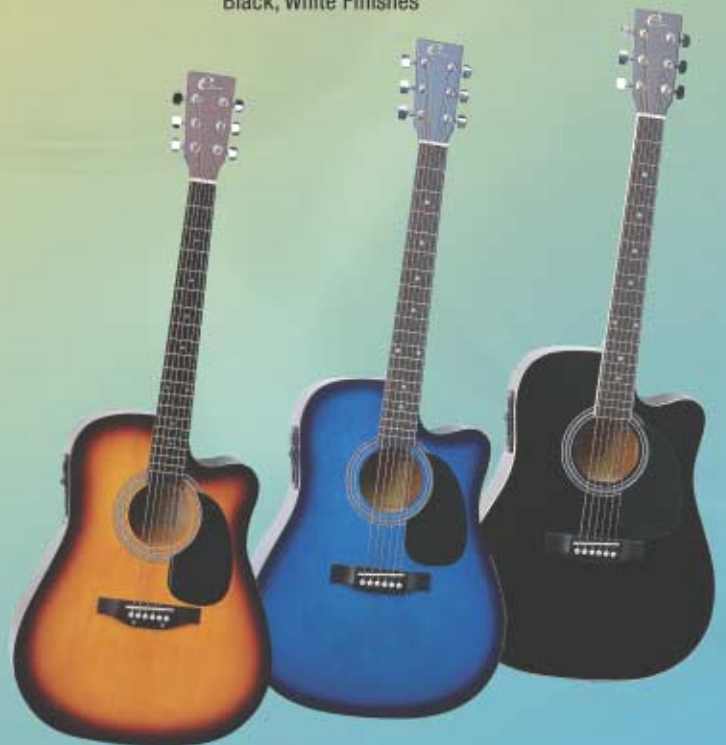

Pecca. GUITARS

DAG-5

41" Full Size Dreadnought Guitar

Nato Top
Maple Neck
Ebonized Maple Fingerboard
Nickel Frets
Sealed Diecast Tuners
Adjustable Truss Rod
Available in Black, Blueburst, Greenburst, Natural, Pink, Purple, Redburst, Sunburst, Tobacco Burst, Transparent Black, White Finishes

DAG-5C

41" Full Size Dreadnought Guitar Cutaway

Available in Black, Blueburst, Natural, Redburst, Sunburst, Tobacco Sun Burst Finishes

DAG-5CEQ

41" Full Size Acoustic / Electric Guitar

3 Band EQ
Available in Black, Blueburst, Natural, Redburst, Sunburst, Tobacco Sun Burst Finishes