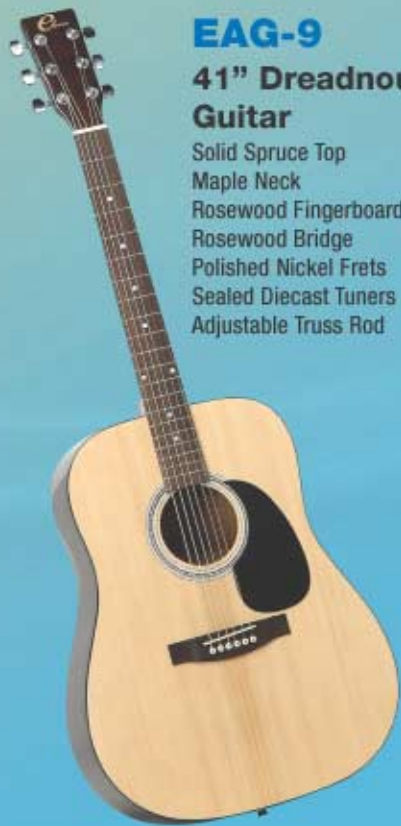

Cleca. GUITARS

DAG-5 AF
Dreadnought Guitar
with American Flag Top

DAG-5 MF
Dreadnought Guitar
with Mexican Flag Top

DAG-5 REBEL
Dreadnought Guitar
with Rebel Flag Top

EAG-9
41" Dreadnought
Guitar

Solid Spruce Top
Maple Neck
Rosewood Fingerboard
Rosewood Bridge
Polished Nickel Frets
Sealed Diecast Tuners
Adjustable Truss Rod

DAG-3-12
12 String Acoustic
Guitar

Spruce Top
Maple Neck
Rosewood Fingerboard
Rosewood Bridge
Polished Nickel Frets
Sealed Diecast Tuners
Adjustable Truss Rod

EAB-1C
Acoustic/Electric
Bass Guitar

Spruce Top
Mahogany Sides and Back
Maple Neck
Rosewood Fingerboard
Rosewood Bridge
Abalone Sound Hole Inlay
Abalone Inlay Binding
3 Band EQ