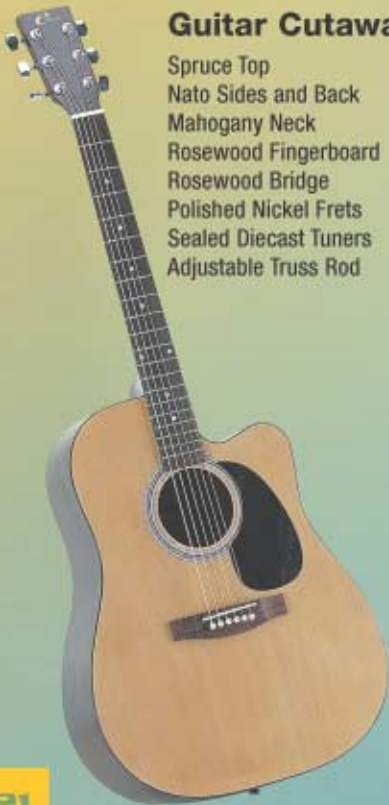

## **DAG-3** 41" Full Size Dreadnought Guitar

Spruce Top  
Nato Sides and Back  
Maple Neck  
Rosewood Fingerboard  
Rosewood Bridge  
Polished Nickel Frets  
Sealed Diecast Tuners  
Adjustable Truss Rod  
Available in Black, Blue, Natural,  
Red, Sunburst Finishes

## **DAG-3C** Full Size Dreadnought Guitar Cutaway

Spruce Top  
Nato Sides and Back  
Mahogany Neck  
Rosewood Fingerboard  
Rosewood Bridge  
Polished Nickel Frets  
Sealed Diecast Tuners  
Adjustable Truss Rod

## **DAG-3CEQ** Full Size Acoustic/Electric Dreadnought Guitar

Spruce Top  
Nato Sides and Back  
Mahogany Neck  
Rosewood Fingerboard  
Rosewood Bridge  
Polished Nickel Frets  
Sealed Diecast Tuners  
Adjustable Truss Rod  
3 Band EQ  
Available in Black and Natural

## **DAG-3CEQ-TUNER** Full Size Dreadnought Guitar

Spruce Top  
Nato Sides and Back  
Mahogany Neck  
Rosewood Fingerboard  
Rosewood Bridge  
Polished Nickel Frets  
Sealed Diecast Tuners  
Adjustable Truss Rod  
3 Band EQ  
Built In Chromatic Tuner