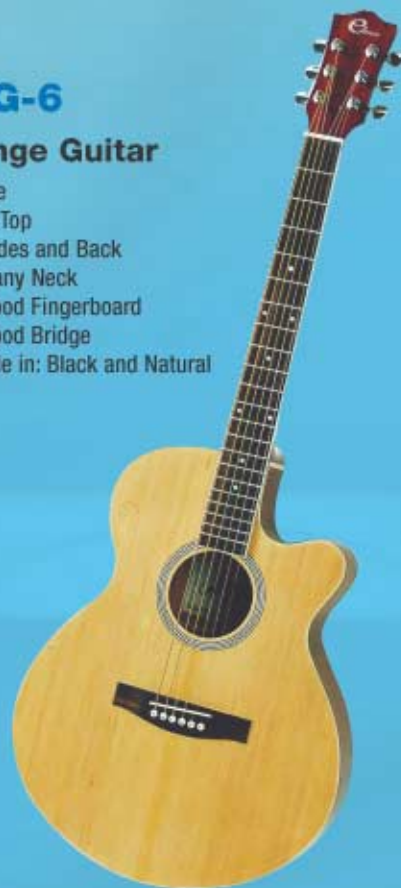

# *Eleca.* GUITARS

**DAG-1N-39**  
39" Full Size  
Classical Guitar

Nylon Strings  
Sepalli Top  
Maple Fingerboard

**CO-10**  
39" Full Size  
Classical Guitar

Spruce Top  
Linden Sides and Back  
Ebony Fingerboard  
Gold Hardware

**CO-10CEQ**  
39" Full Size  
Classical Guitar  
Acoustic/Electric  
Cutaway

Spruce Top  
Ebony Fingerboard  
3 Band EQ

**EAG-4**  
Folk Style  
Acoustic/Electric  
Cutaway Guitar

Spruce Top  
Nato Side and Back  
Rosewood Fingerboard and Bridge  
Chrome Sealed Tuning Heads  
Nickel Frets  
3-Band graphic EQ  
Martin® Strings

**DAG-6**  
Lounge Guitar

40" Size  
Spruce Top  
Nato Sides and Back  
Mahogany Neck  
Rosewood Fingerboard  
Rosewood Bridge  
Available in: Black and Natural