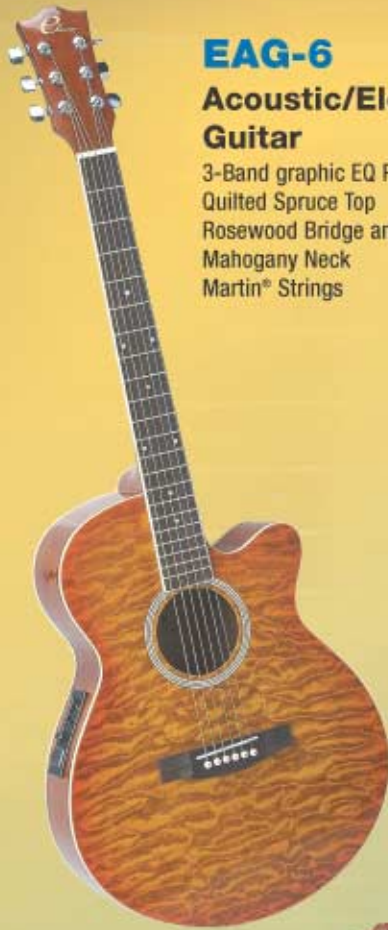

Pecca. GUITARS

EAG-6

Acoustic/Electric Guitar

3-Band graphic EQ Pick-up System
Quilted Spruce Top
Rosewood Bridge and Fingerboard
Mahogany Neck
Martin® Strings

EAG-3

Acoustic/Electric Guitar

Shallow Composite Bowl Back
Highly Figured Ash Top
3 Band Active EQ Pick Up System
Rosewood Bridge and Fingerboard