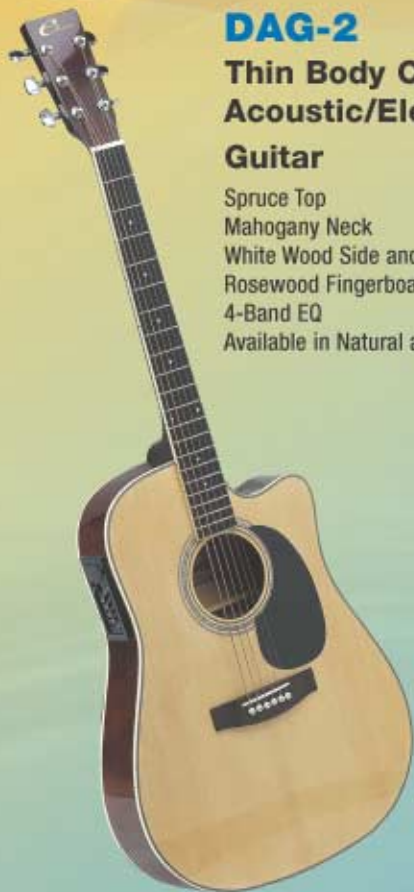

## DAG-2

**Thin Body Cutaway  
Acoustic/Electric**

### Guitar

Spruce Top  
Mahogany Neck  
White Wood Side and Back  
Rosewood Fingerboard & Bridge  
4-Band EQ  
Available in Natural and Sunburst

## EAG-11

**Shallow Bowl Wood  
Guitar**

Spruce Top  
Ovankol Back and Sides  
Nato Neck  
Rosewood Fingerboard  
Active 3-Band EQ

### Acoustic/Electric Guitar

Solid Spruce Top  
Mahogany Sides and Back  
Mahogany Neck  
Rosewood Fingerboard and Bridge  
Sealed Diecast Tuners  
Abalone Rosette and Bindings  
4 Band EQ