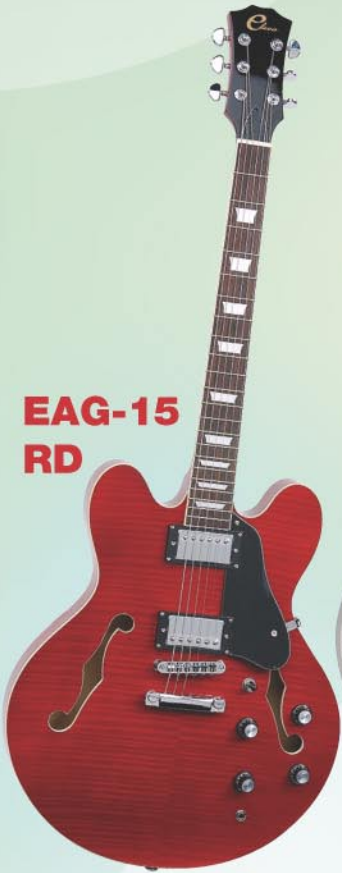

**EAG-15
RD**

**EAG-15
BK**

Solid Maple Top
Real Flamed Maple (Except Black)
Full Body & Neck Binding

**EAG-16
SB**

**EAG-16
CS**

**EAG-12
Thin Body Acoustic Guitar**

Solid Spruce Top
Mahogany Sides and Back
Mahogany Neck
Rosewood Fingerboard and Bridge
Abalone Rosette and Bindings
4-Band EQ
Die-Cast Sealed Tuners
Available in Natural, Transparent Blue,
Transparent Red, Sunburst and
Tobacco Burst Finishes