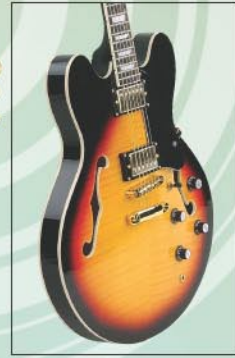

**EAG-15
RD**

**EAG-15
BK**

Solid Maple Top
Real Flamed Maple (Except Black)
Full Body & Neck Binding

**EAG-16
SB**

**EAG-16
CS**

**EAG-12
Thin Body Acoustic Guitar**

Solid Spruce Top
Mahogany Sides and Back
Mahogany Neck
Rosewood Fingerboard and Bridge
Abalone Rosette and Bindings
4-Band EQ
Die-Cast Sealed Tuners
Available in Natural, Transparent Blue,
Transparent Red, Sunburst and
Tobacco Burst Finishes